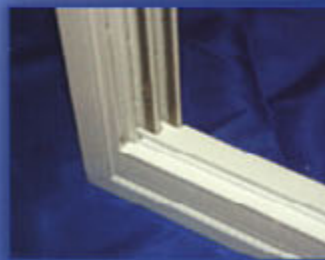

Heavy duty rigid mullion bar for maximized
strength

Standard SeaClear screen for superior
visibility and light transmittance, optimal
air flow, unparalleled durability, and an
additional defense against insects
(optional aluminum screen available for no
additional charge)

↔ Full interlocking inserts for decreased water
and air infiltration and increased insect protection

Heavy wool pile weather stripping in the main
frame for reduced air infiltration

Marine glazing provides an extremely weather-
tight seal

Baked acrylic enamel finish resists chipping and
scratching, won't rust, and is easy to clean

↑ Deluxe adjustable sill
expander with weep slots for
a perfect fit. A variety of sill
expanders are available to
accommodate any installation.